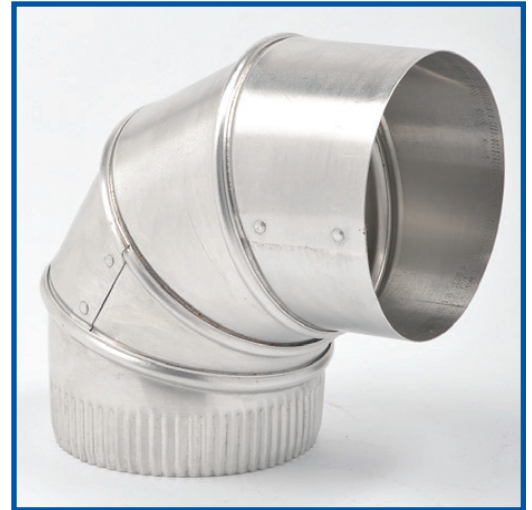

## ELBOWS GALVANIZED 90 DEGREE

### DESCRIPTION

Elbows are available in 90 degree configurations and are fully adjustable. Manufactured from galvanized steel and available in various gauges.

### APPLICATIONS

This product is designed for indoor use as a connector for matching gauge pipe.

### FEATURES AND BENEFITS

- Riveted construction
- Fully automated assembly ensures consistency
- Minimum 1" crimp
- Union Made

| Part Number | Description | UOM | Ctn.Qty |
|-------------|-------------|-----|---------|
|-------------|-------------|-----|---------|